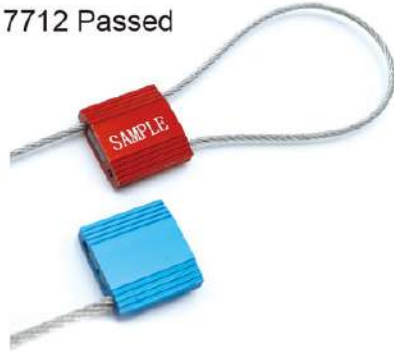

PX - BS403

Material: Q235 Steel, ABS wrapped
 Strength: >18 KN
 Imprinting: Laser engraving/ Hot stamping
 Marks: Numbering, logo, barcode
 Color: Yellow/ Red/ Green Blue/ Purple etc.

Easy to Apply
 Simple, no tool application, break attached shaft and cap and click the two pieces together to lock.
 Removal by bolt cutter, and eyes protection is necessary

Packing
 10 pcs/ box
 25 boxes/ carton
 Carton Dimension: 49x 32 x 15 cm

PX - BS104

PX - BS204

APPLICATION: containers, truck, trailer, tank door security, etc.

<p>PX - BS102</p>	<p>PX - BS103</p>	<p>PX - BS201</p>
<p>PX - BS301</p>	<p>PX - BS302</p>	<p>PX - BS303</p>
<p>PX - BS304</p>	<p>PX - BS305</p>	<p>PX - BS306</p>
<p>PX - BS401</p>	<p>PX - BS402</p>	<p>PX - BS404</p>

Cable Seal

Aluminum head, Heavy duty steel cable, ISO17712 Passed

PX - CS102

Material: Aluminum head, heavy-duty steel.
 Strength: >3.5 KN
 Imprinting: Laser-Etch
 Marks: Numbering, logo, barcode
 Color: Yellow/ Red/ Green Blue/ Purple etc.

Easy to Apply:
 Simple, lock by hand.
 Removal by heavy duty cable cutter

Packing:
 100 pcs/ plastic bag
 1000 pcs/ carton
 Carton Dimension: 39 x 38 x 11 cm

PX - CS107

PX - CS201

APPLICATION: dangerous cargos, railway, oil tanker, etc.