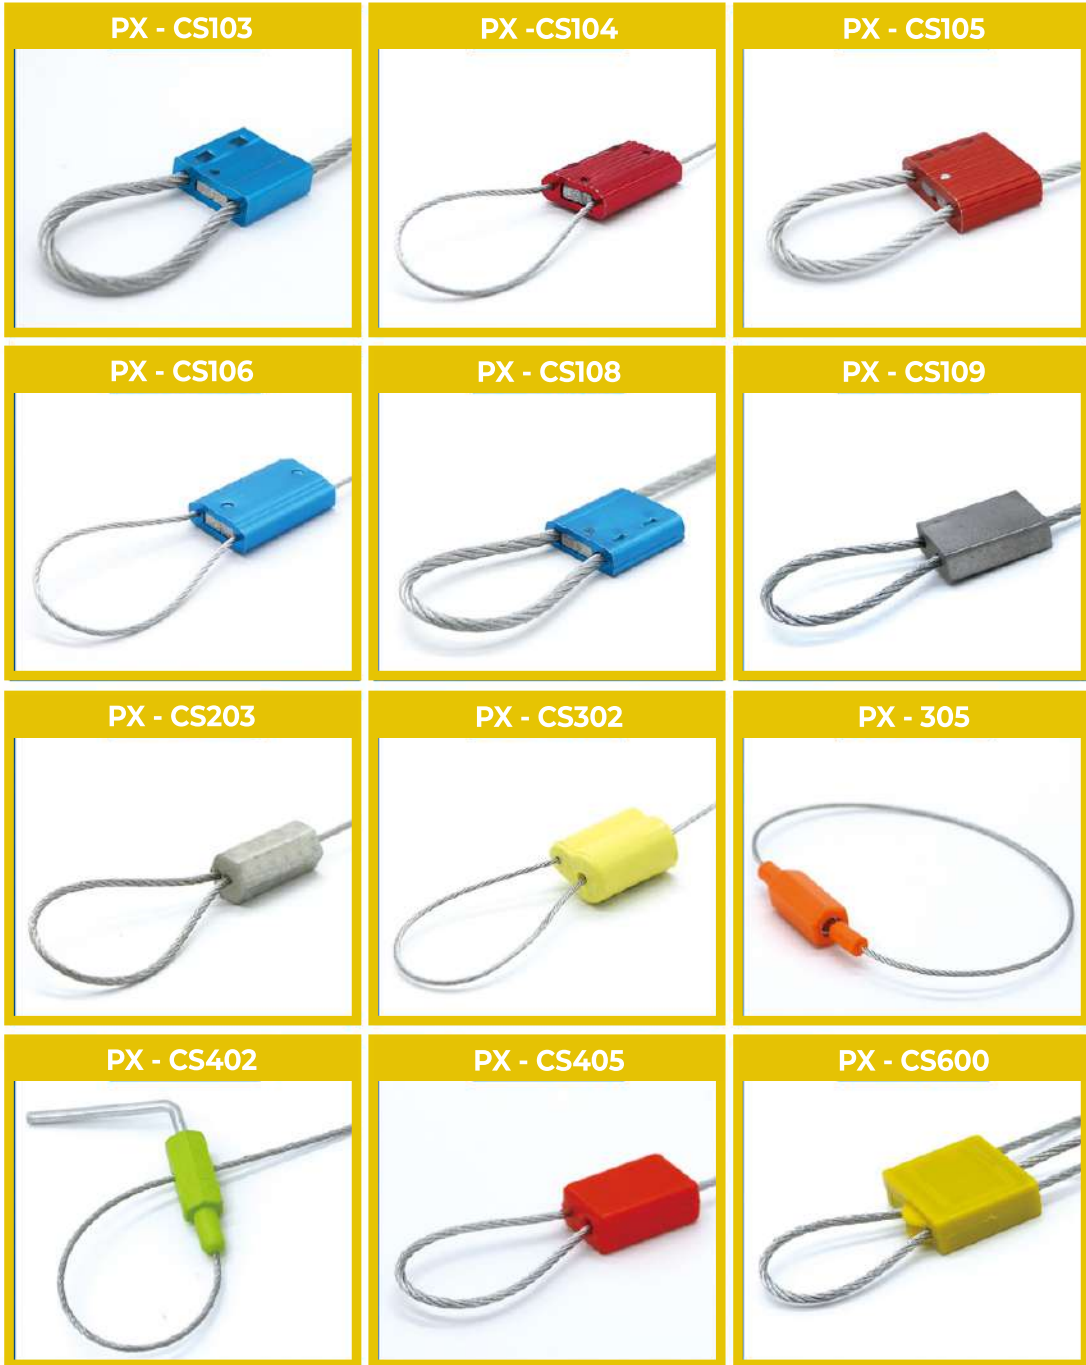

PX - BS403

Material: Q235 Steel, ABS wrapped
 Strength: >18 KN
 Imprinting: Laser engraving/ Hot stamping
 Marks: Numbering, logo, barcode
 Color: Yellow/ Red/ Green Blue/ Purple etc.

Easy to Apply
 Simple, no tool application, break attached shaft and cap and click the two pieces together to lock.
 Removal by bolt cutter, and eyes protection is necessary

Cable Seal

Aluminum head, Heavy duty steel cable, ISO17712 Passed

PX - CS102

Material: Aluminum head, heavy-duty steel.
 Strength: >3.5 KN
 Imprinting: Laser-Etch
 Marks: Numbering, logo, barcode
 Color: Yellow/ Red/ Green Blue/ Purple etc.

Easy to Apply:
 Simple, lock by hand.
 Removal by heavy duty cable cutter

Packing:
 100 pcs/ plastic bag
 1000 pcs/ carton
 Carton Dimension: 39 x 38 x 11 cm

PX - CS107

PX - CS201

APPLICATION: dangerous cargos, railway, oil tanker, etc.

Easy to Apply:
 Easily applied by hand. Thread strap through closure and into locking chamber. Pull seal up as far as possible. Removal by cutting tool.

Packing:
 100 pcs/ bag
 25 bags/ carton
 Carton Dimension: 65 x 53 x 38 cm